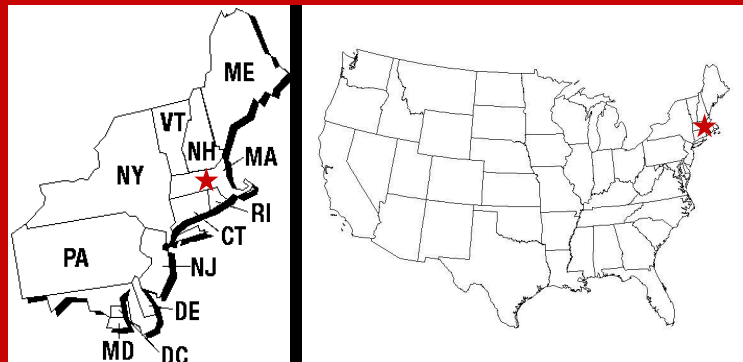

Business 2.0

- #9 in U.S., “Where Your Career Prospects Are Brightest”

Princeton Review

- Top 10 “Greatest Opportunities for Women” for 4 out of the Past 5 Years
- #9 for “Best Career Prospects”

U.S. News & World Report

- Top 70 National Universities
- Best Online MBA Programs

AACSB International:

- Highest Level of Business School Accreditation

LOCATION

WPI's campus is located in Worcester, Massachusetts, home to 13 colleges, professional baseball and hockey teams, and several world-renowned museums, performance centers, and restaurants. Our central location offers quick and easy access to Boston and the New England technology corridor, New York, Rhode Island, and all of the recreational activities New England has to offer.